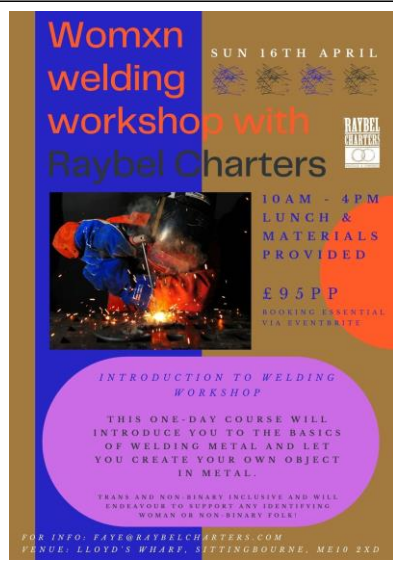

Raybel Charters is a community focussed organisation in Sittingbourne, restoring Thames Sailing Barge Raybel for local benefit whilst offering a range of school and community activities.

Our creative activity offering explores local heritage and ecology, which can be interwoven into the curriculum. We provide high-quality teaching with experienced artists to get the most out of your sessions. Activities can be led in schools or at the historic Lloyd's Wharf in Sittingbourne, where Raybel is currently moored.

We have a series of environmental art workshops on offer, which are funded through the Art's Council UK. Dates and activities tbc, but please get in touch with faye@raybelcharters.com to express interest and we confirm the details in due course.

Up and coming community activities and events:

Tuesday 21st March - Community Meal Club (2-4pm), Lloyds Wharf, Sittingbourne, ME102XD - Free.

Sail Cargo-inspired food, live music and general discussion on what you'd like to see in your area.

Saturday 15th April - Raybel Spring Creekside Festival, Lloyds Wharf, Sittingbourne, ME102XD - Free.

Join us for live music, Kent Food Hubs artisan market, barge tours, creative drop-in workshops, a community exhibition and lot's more!

Sunday 16th April - Womxn Welding Workshop (Suitable 17+) - Lloyds Wharf, Sittingbourne, ME102XD - £95pp.

Introduction to welding. The workshop is women, trans and non-binary inclusive and we will endeavour to support any identifying woman or non-binary folk! Our aim is to empower and provide a safe space for gender-marginalised individuals.

Community Bird Hide build - join us in building a bird hide at Lloyd's Wharf.

Learn basic construction skills using locally sourced materials. Sign up for interest and we will issue information in due course. Open to school visits (Aged 12+).

www.raybelcharters.com